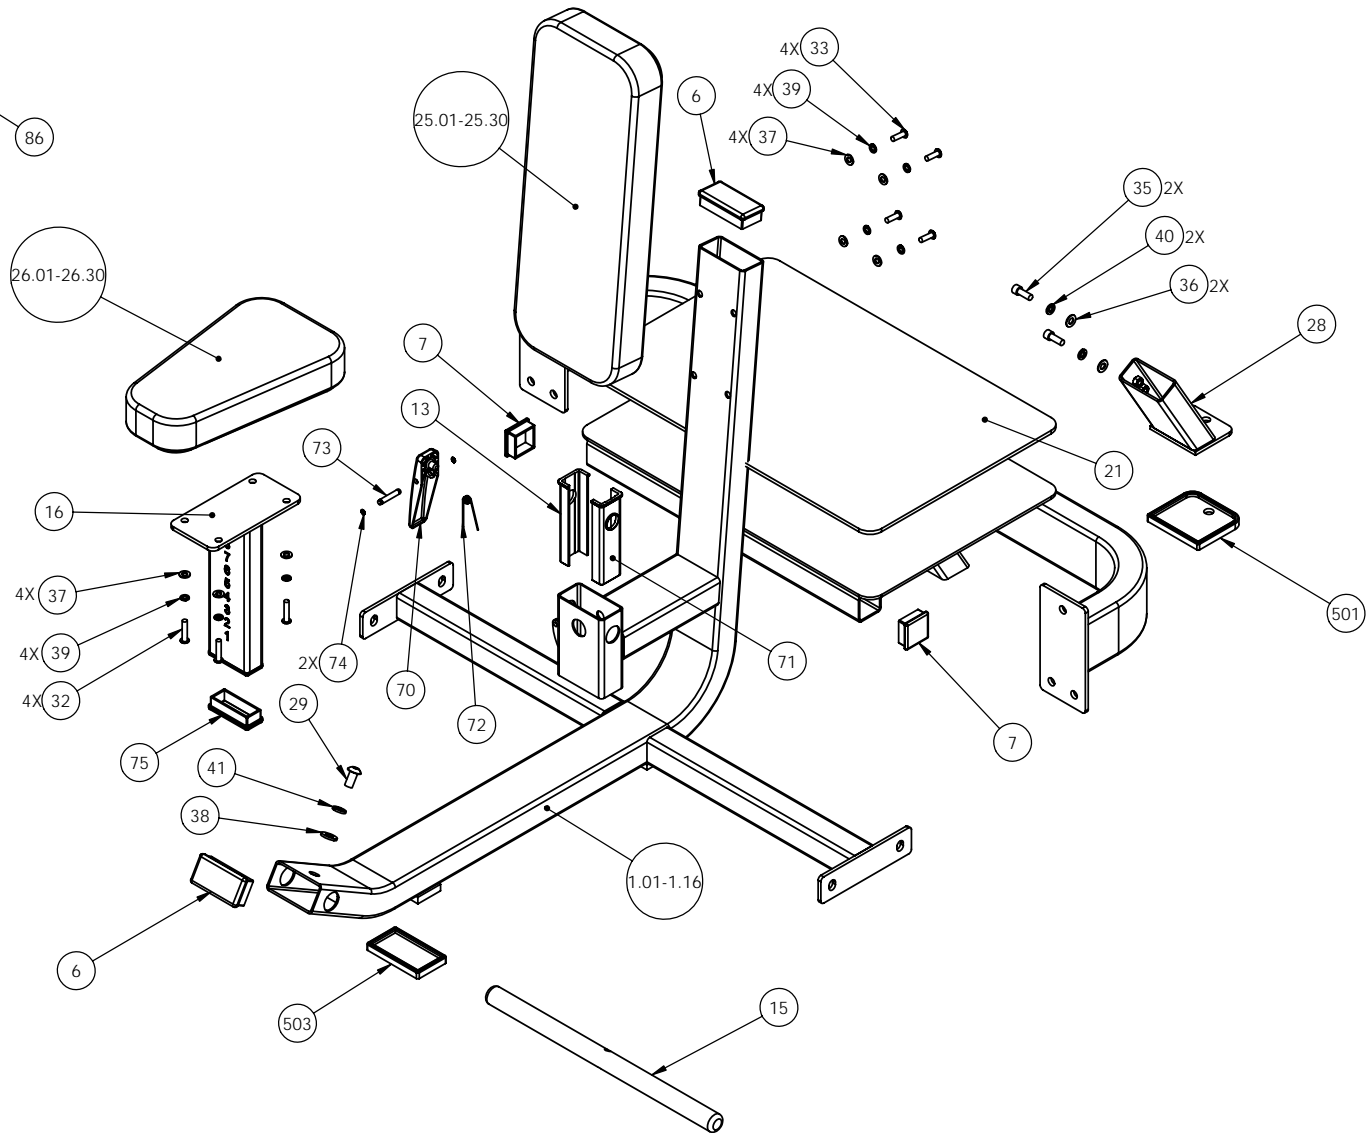

SEAT FRAME/PADS,
SHEET 2

RIGHT/LEFT FRAMES,
SHEET 3

507	P/N : CW31257-102	SUBREV : C
DRAWN BY : CT	DATE : 11.08.05	SHEET 1 OF 3

SEAT SUPPORT PRIOR
TO 6/23/2005

507	P/N : CW31257-102	SUBREV : C
DRAWN BY : CT	DATE : 11.08.05	SHEET 2 OF 3